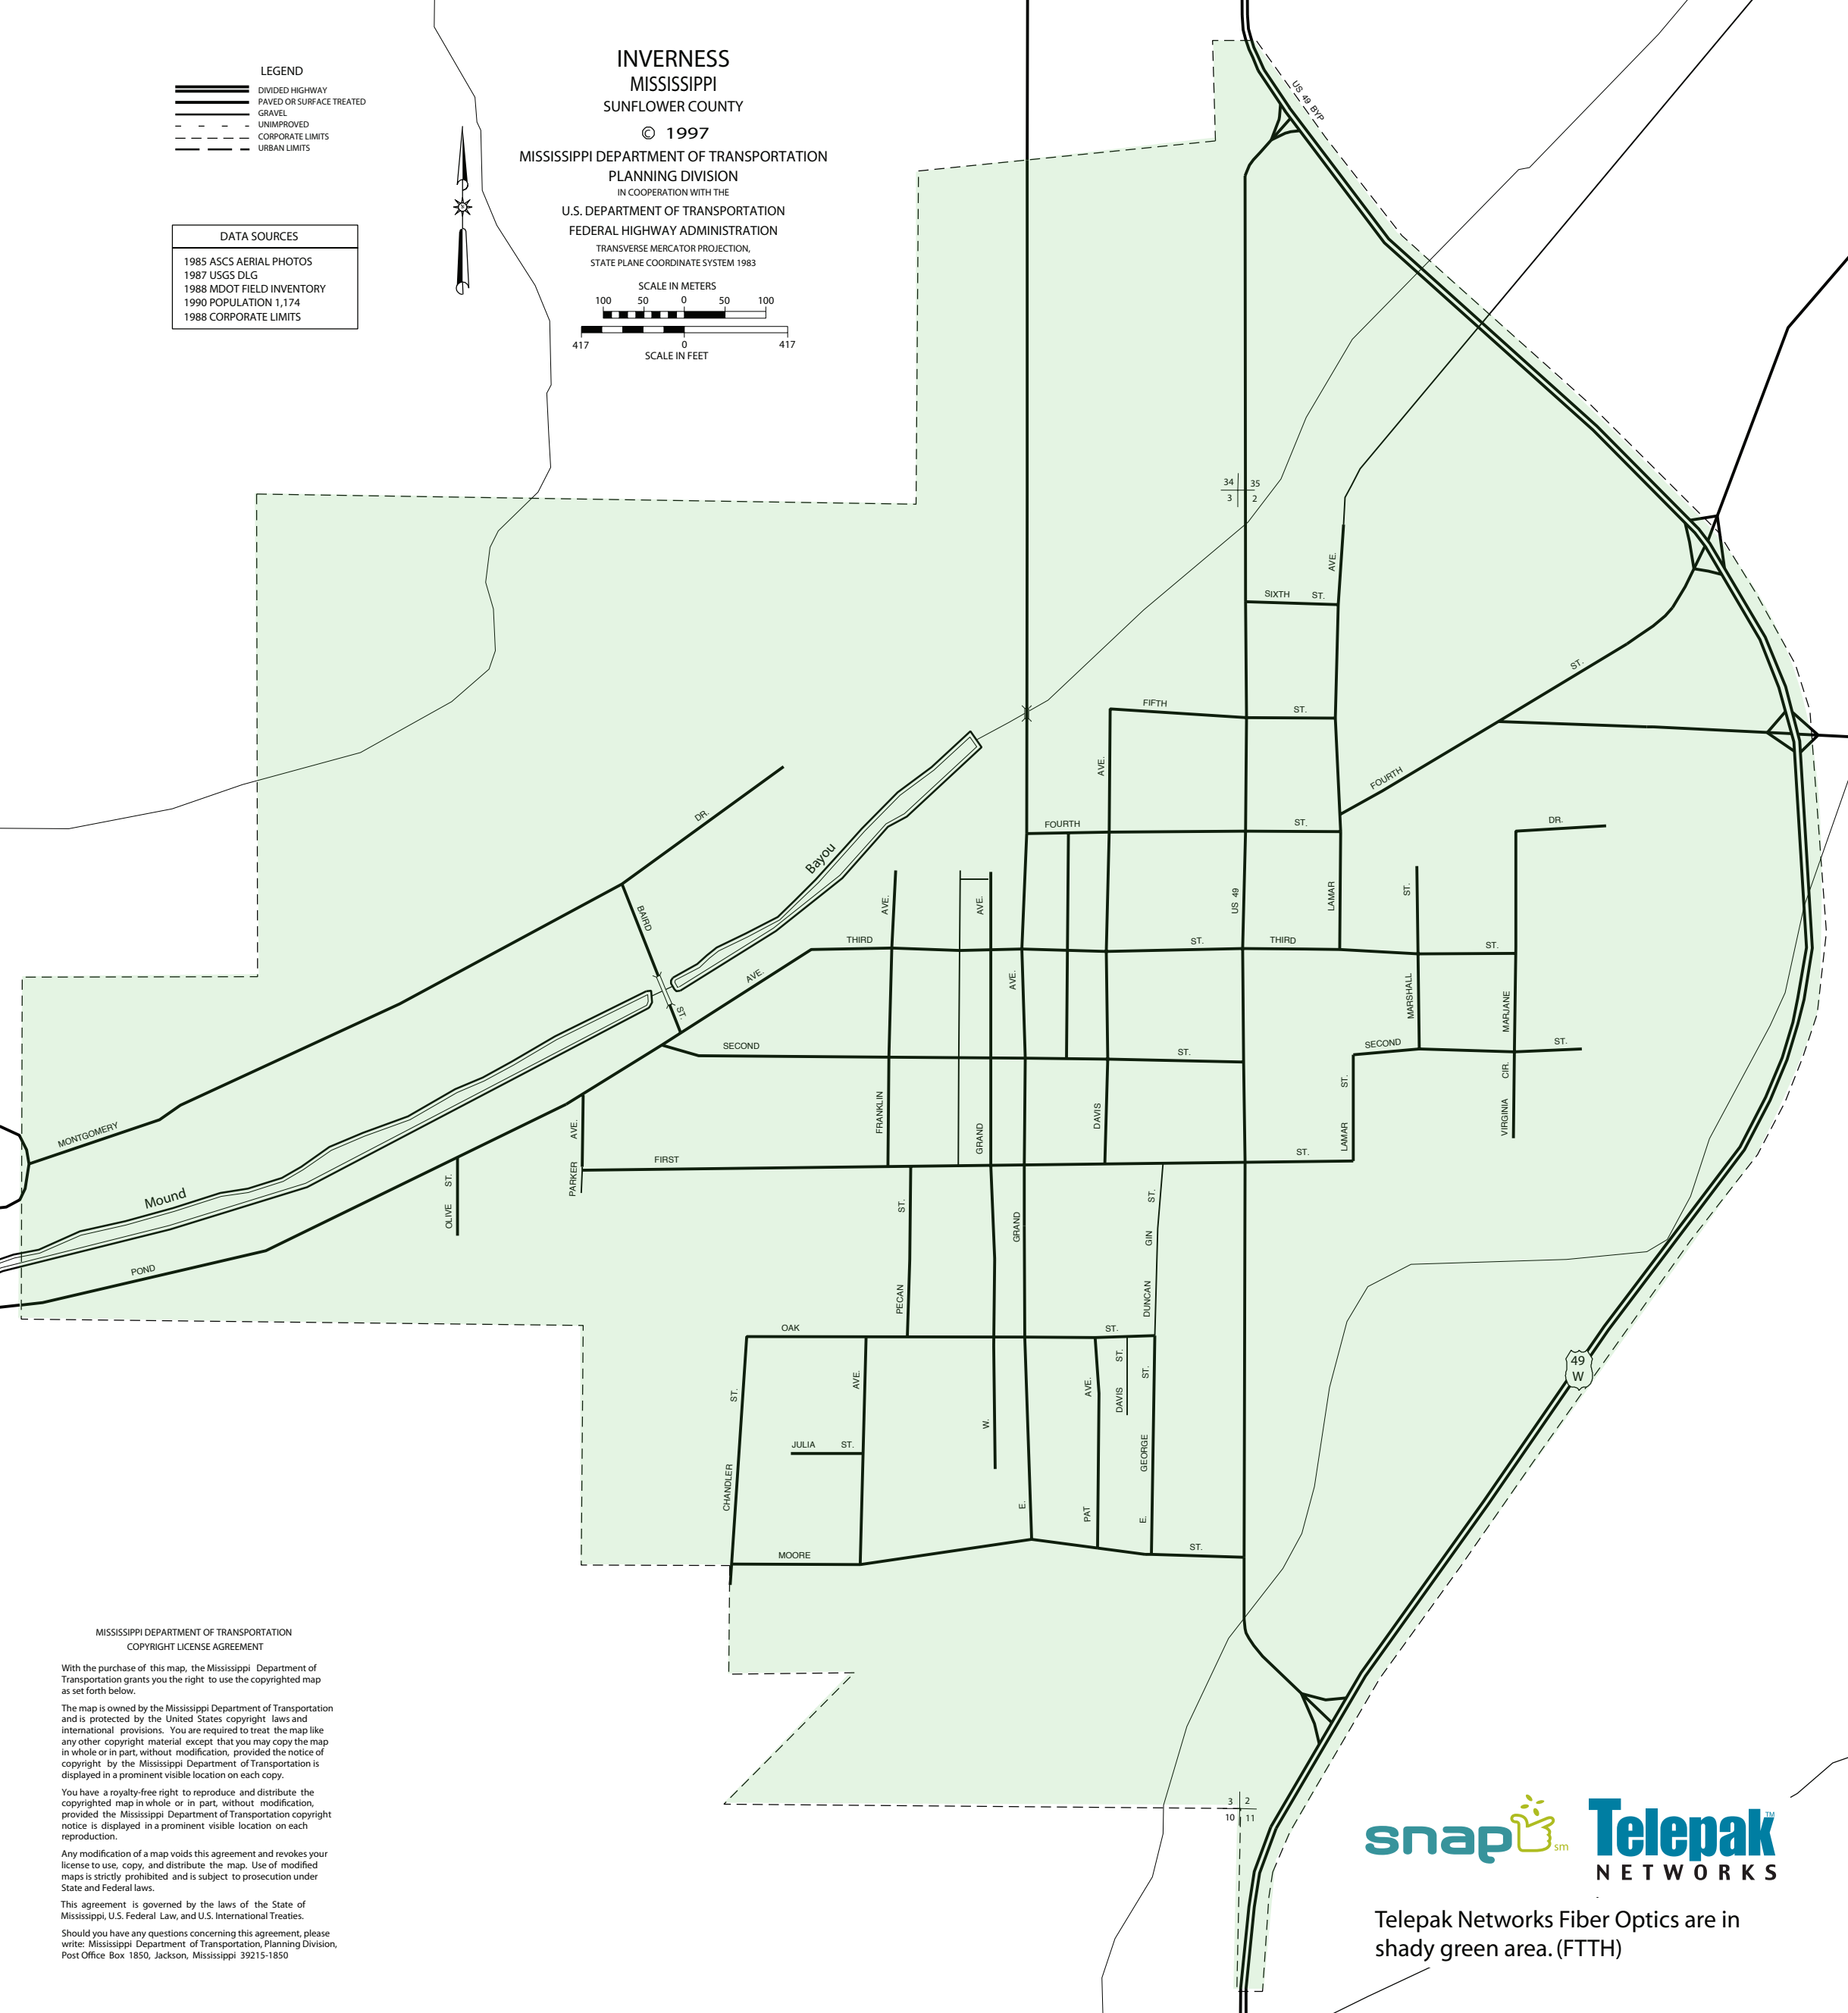

1. **LEGEND**
2. DIVIDED HIGHWAY
   - PAVED OR SURFACE TREATED
   - GRAVEL
   - UNIMPROVED
   - CORPORATE LIMITS
   - URBAN LIMITS

DATA SOURCES
1985 ASCS AERIAL PHOTOS
1987 USGS DLG
1988 MDT FIELD INVENTORY
1990 POPULATION 1,174
1988 CORPORATE LIMITS

**INVERNESS
MISSISSIPPI
SUNFLOWER COUNTY**

© 1997

MISSISSIPPI DEPARTMENT OF TRANSPORTATION

PLANNING DIVISION

IN COOPERATION WITH THE

U.S. DEPARTMENT OF TRANSPORTATION

FEDERAL HIGHWAY ADMINISTRATION

MISSISSIPPI DEPARTMENT OF TRANSPORTATION
COPYRIGHT LICENSE AGREEMENT

With the purchase of this map, the Mississippi Department of Transportation grants you the right to use the copyrighted map as set forth below.

Telepak Networks Fiber Optics are in
shady green area. (FTTH)